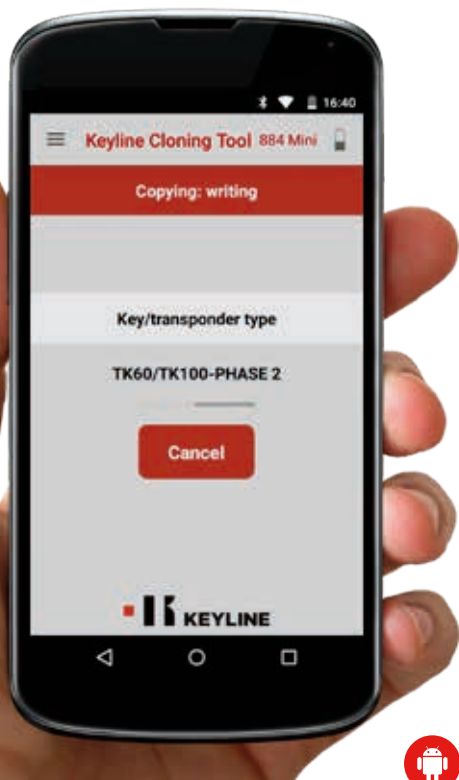

Keyline Bluetooth & Power Adaptor is the next-generation rechargeable battery with Bluetooth technology to use 884 Decryptor Mini wirelessly. There are many advantages: perfect integration, no need for power cables and longer duration of use. Maximum flexibility.

With Bluetooth & Power Adaptor, 884 Decryptor Mini can be managed from any smartphone and tablet*, Android and iOS, thus opening the door to cloning with Apple devices.

Its stable and long-term charge (up to 10 hours with continuous use) makes 884 Decryptor Mini even more flexible and able to meet the needs of all automotive specialists that want to offer a cloning service anywhere.

Use is immediate: enable the Bluetooth connection on your smartphone or tablet and access the Keyline Cloning Tool App; 884 Decryptor Mini and the battery will automatically be recognized by your device allowing you to immediately start cloning wirelessly.

At the first power, please select the 884 Decryptor Mini with which you want to connect, in the menu "Cloning devices", then save the Bluetooth & Power Adaptor in the menu "My Products".

Bluetooth & Power Adaptor is easy and rechargeable via PC connection (Windows or Mac) or battery power. In addition, during charging, **884 Decryptor Mini** can be used continuously.

* 884 Decryptor Mini with Bluetooth & Power Adaptor can also be used with PC (Windows).